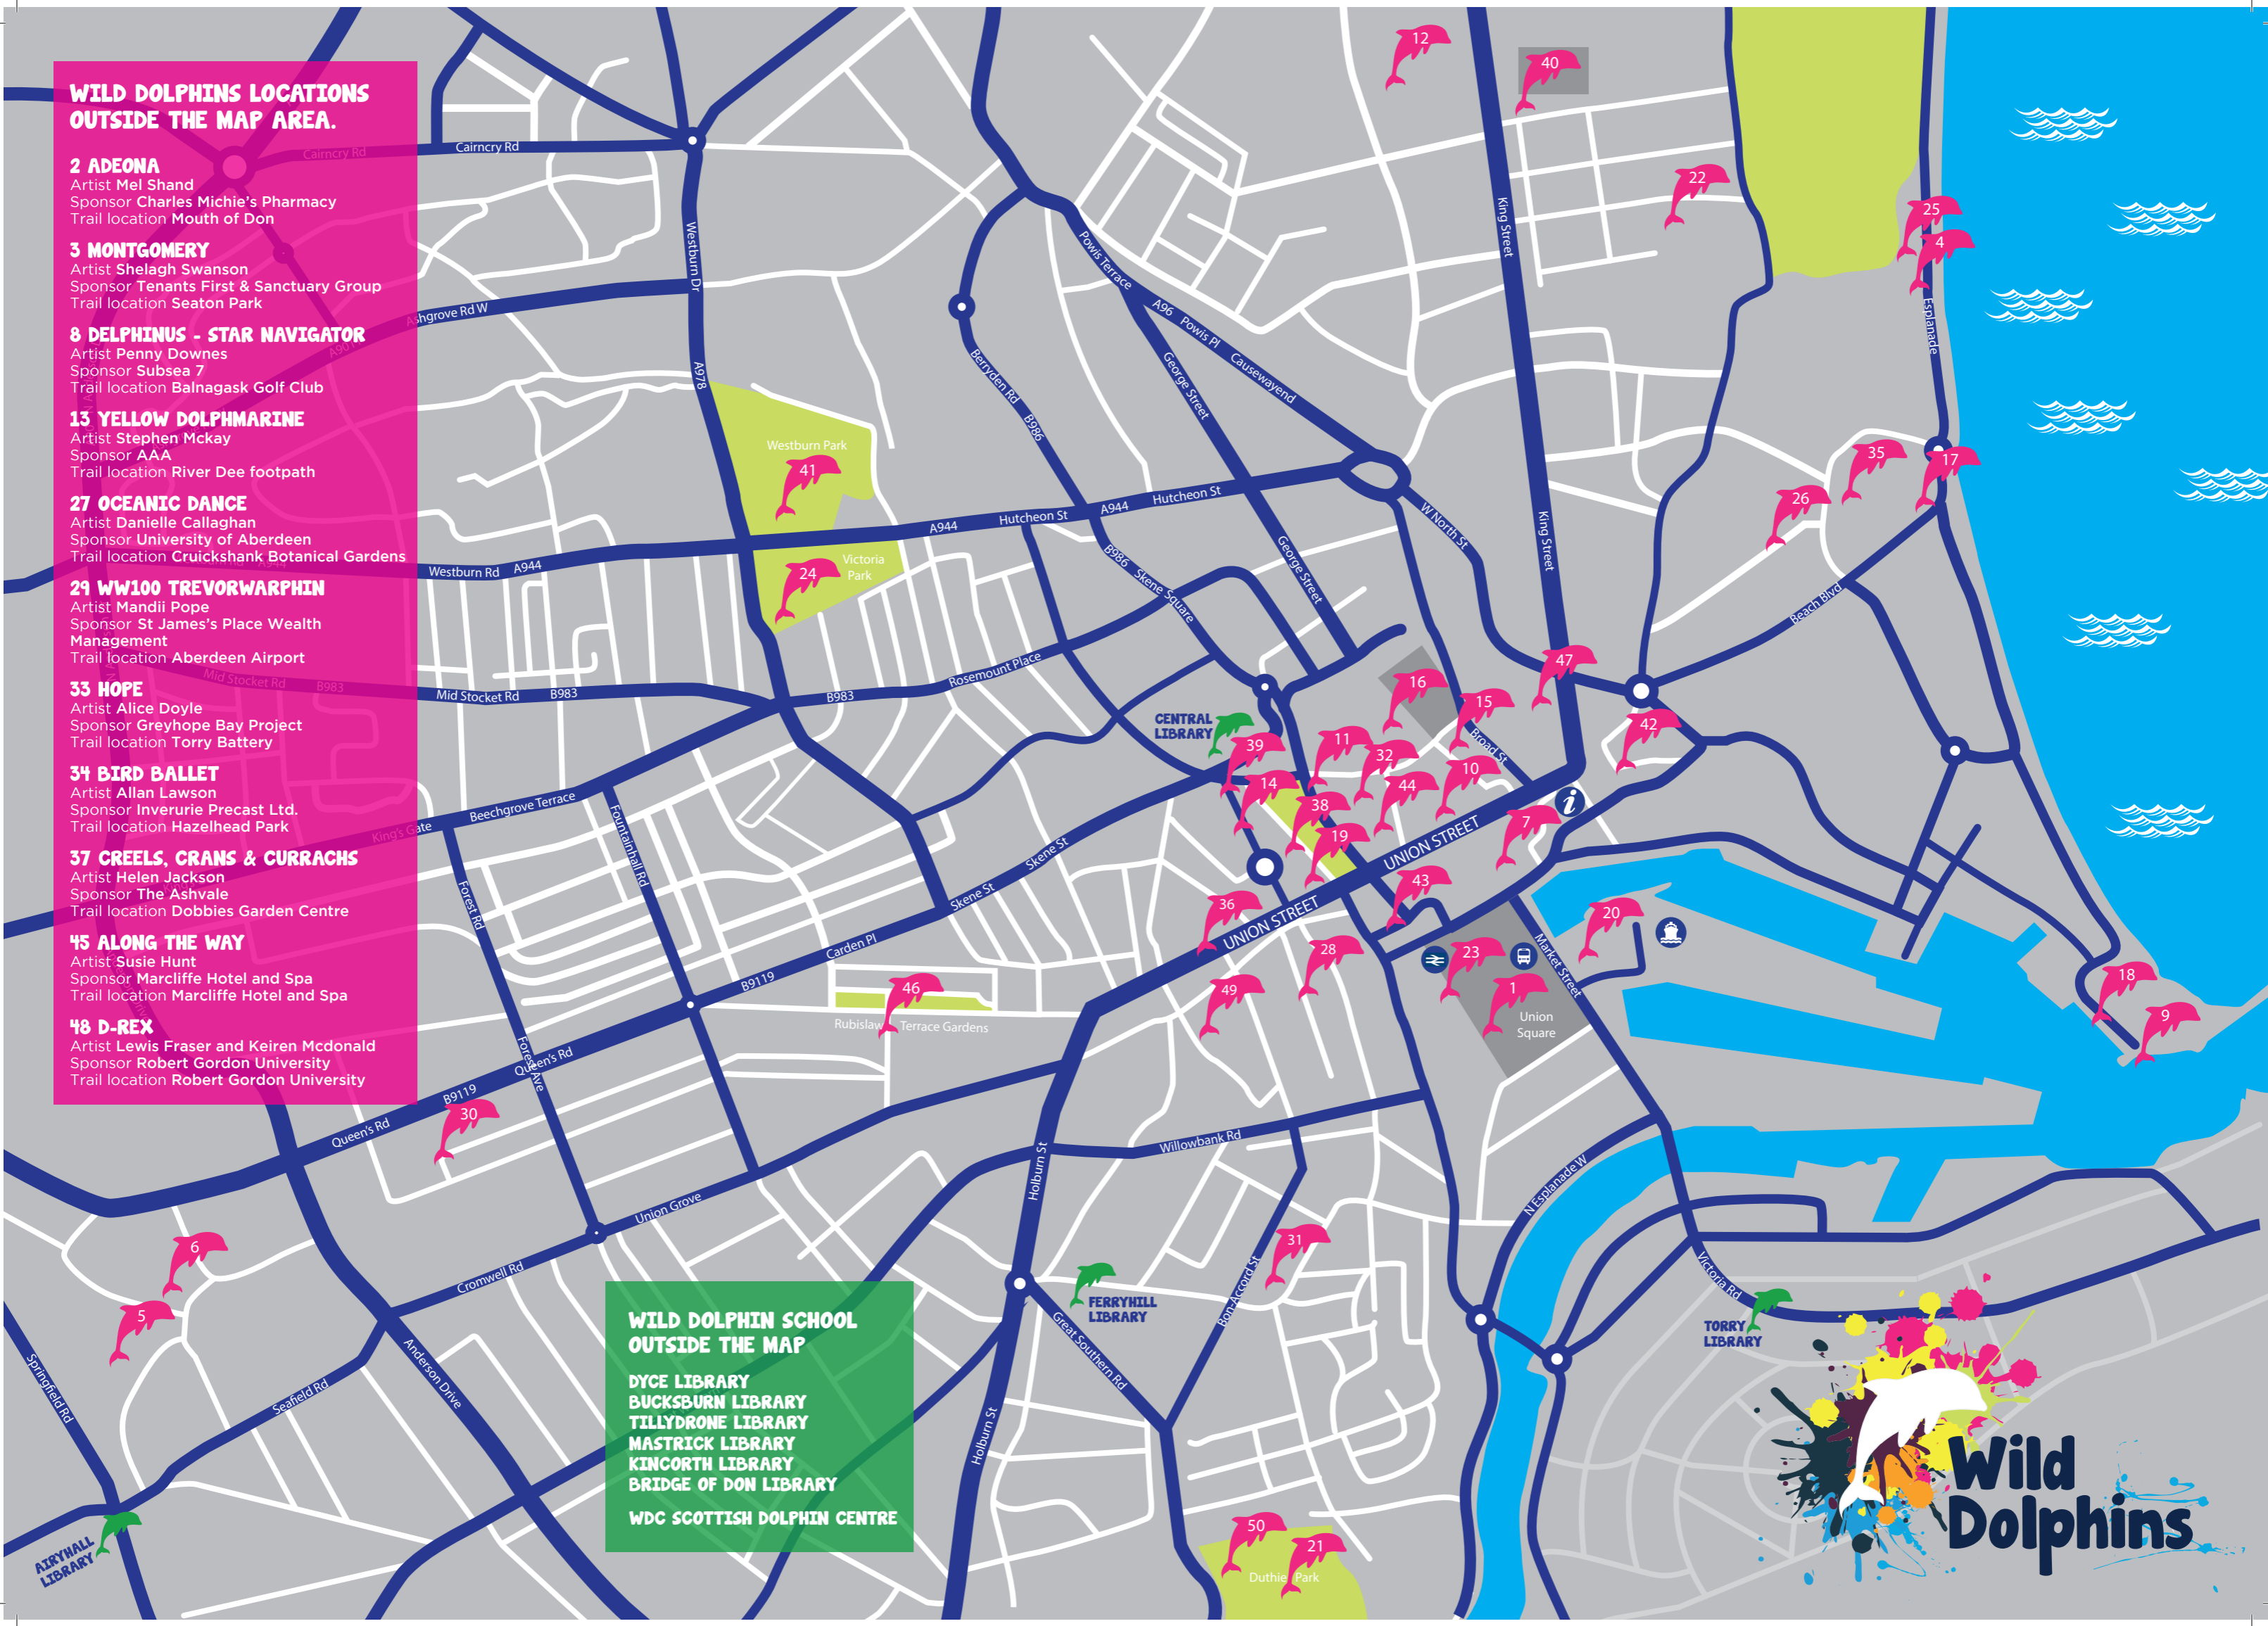

WILD DOLPHINS LOCATIONS OUTSIDE THE MAP AREA.

- 2 ADEONA**
Artist Mel Shand
Sponsor Charles Michie's Pharmacy
Trail location Mouth of Don
- 3 MONTGOMERY**
Artist Shelagh Swanson
Sponsor Tenants First & Sanctuary Group
Trail location Seaton Park
- 8 DELPHINUS - STAR NAVIGATOR**
Artist Penny Downes
Sponsor Subsea 7
Trail location Balnagask Golf Club
- 13 YELLOW DOLPHMARINE**
Artist Stephen Mckay
Sponsor AAA
Trail location River Dee footpath
- 27 OCEANIC DANCE**
Artist Danielle Callaghan
Sponsor University of Aberdeen
Trail location Cruickshank Botanical Gardens
- 29 WW100 TREVORWARPHIN**
Artist Mandii Pope
Sponsor St James's Place Wealth Management
Trail location Aberdeen Airport
- 33 HOPE**
Artist Alice Doyle
Sponsor Greyhope Bay Project
Trail location Torry Battery
- 34 BIRD BALLET**
Artist Allan Lawson
Sponsor Inverurie Precast Ltd.
Trail location Hazelhead Park
- 37 CREELS, CRANS & CURRACHS**
Artist Helen Jackson
Sponsor The Ashvale
Trail location Dobbies Garden Centre
- 45 ALONG THE WAY**
Artist Susie Hunt
Sponsor Marcliffe Hotel and Spa
Trail location Marcliffe Hotel and Spa
- 48 D-REX**
Artist Lewis Fraser and Keiren McDonald
Sponsor Robert Gordon University
Trail location Robert Gordon University

maps sponsored by

maps developed by

VisitAberdeen

EveningExpress

1 DON THE DOLPHIN

Artist Nicole Porter
Sponsor Aberdeen Inspired
Trail location Union Square*

2 ADEONA

Artist Mel Shand
Sponsor Charles Michie's Pharmacy
Trail location Mouth of Don

Artist Ishy Walters
Sponsor Millstream
Trail location Johnston Gardens

6 POPPY

Artist Howard Butterworth
Sponsor John Clark Motor Group
Trail location Gordon Highlanders Museum

7 SEA DOG

Artist Mary Louise Butterworth
Sponsor Aberdeen Inspired
Trail location Maritime Museum*

16 SPOT THE DOLPHIN

Artist Jan Leatham
Sponsor The Big Partnership
Trail location Bon Accord Shopping Centre*

17 REDDY

Artist Elisa Guietti
Sponsor Talisman Energy Inc.
Trail location Beach Promenade

18 AMO LA VIDA