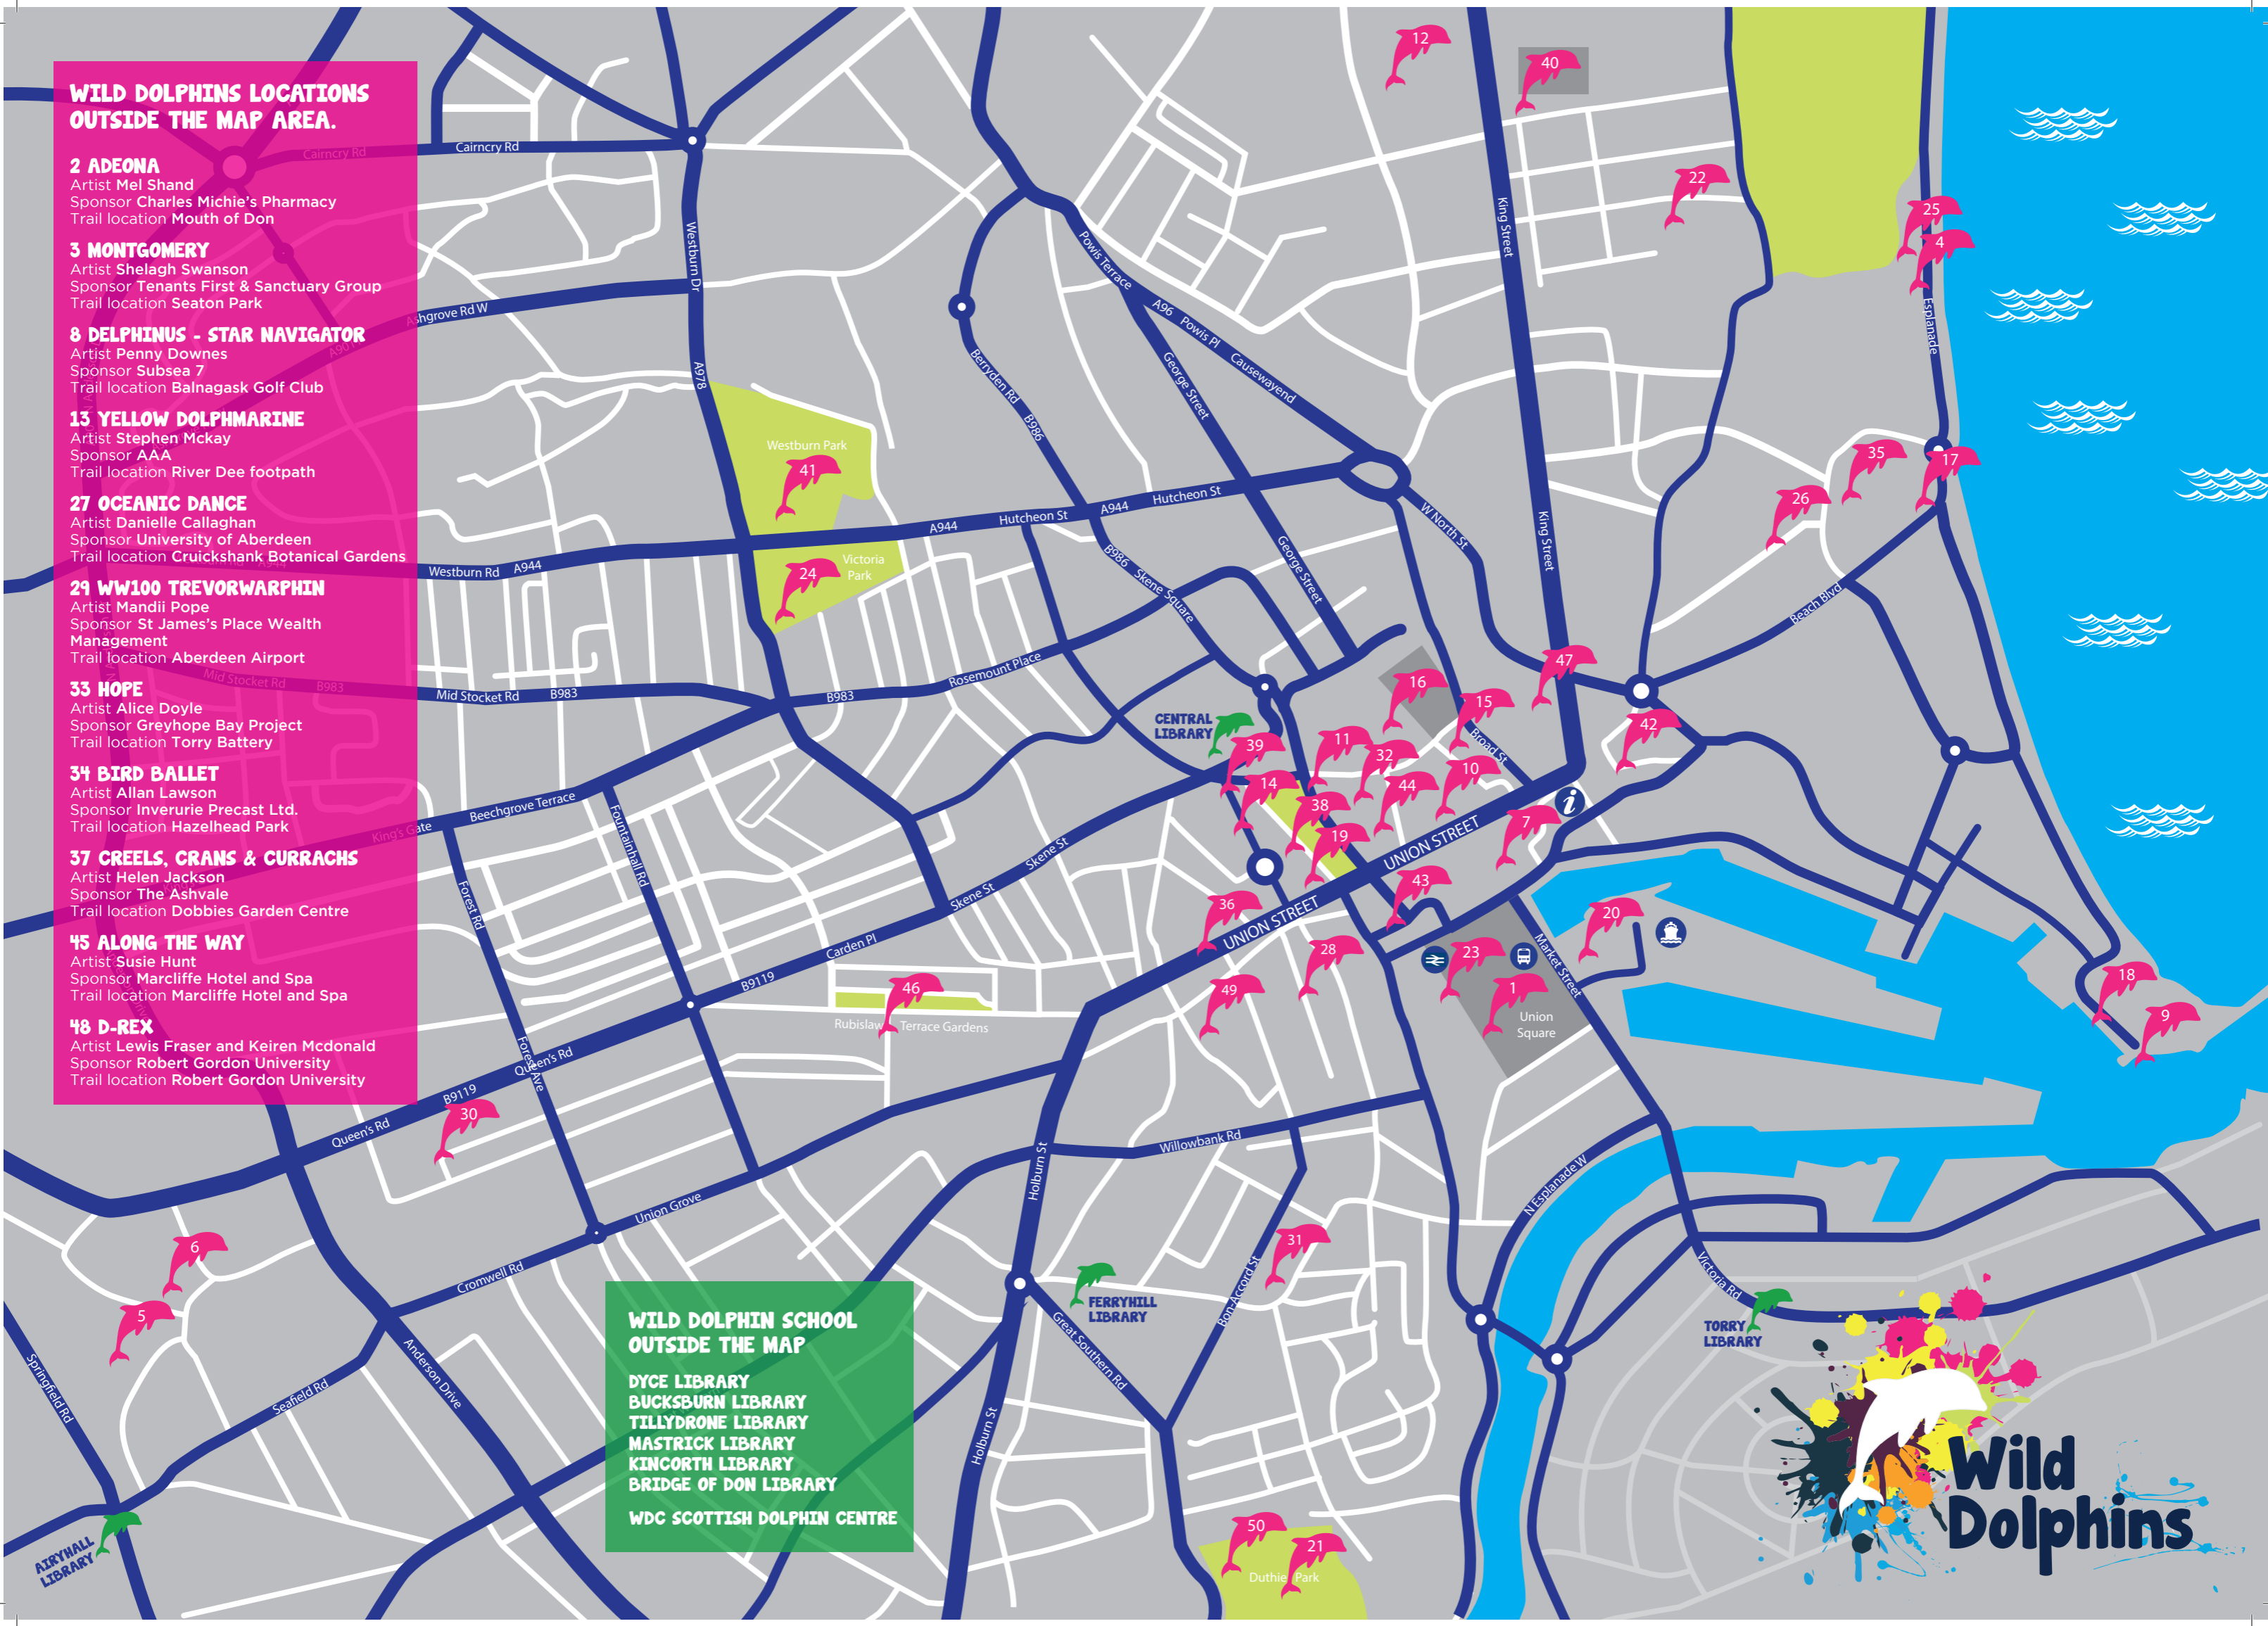

WILD DOLPHINS LOCATIONS OUTSIDE THE MAP AREA.

- 2 ADEONA**
Artist Mel Shand
Sponsor Charles Michie's Pharmacy
Trail location Mouth of Don
- 3 MONTGOMERY**
Artist Shelagh Swanson
Sponsor Tenants First & Sanctuary Group
Trail location Seaton Park
- 8 DELPHINUS - STAR NAVIGATOR**
Artist Penny Downes
Sponsor Subsea 7
Trail location Balnagask Golf Club
- 13 YELLOW DOLPHMARINE**
Artist Stephen Mckay
Sponsor AAA
Trail location River Dee footpath
- 27 OCEANIC DANCE**
Artist Danielle Callaghan
Sponsor University of Aberdeen
Trail location Cruickshank Botanical Gardens
- 29 WW100 TREVORWARPHIN**
Artist Mandii Pope
Sponsor St James's Place Wealth Management
Trail location Aberdeen Airport
- 33 HOPE**
Artist Alice Doyle
Sponsor Greyhope Bay Project
Trail location Torry Battery
- 34 BIRD BALLET**
Artist Allan Lawson
Sponsor Inverurie Precast Ltd.
Trail location Hazelhead Park
- 37 CREELS, CRANS & CURRACHS**
Artist Helen Jackson
Sponsor The Ashvale
Trail location Dobbies Garden Centre
- 45 ALONG THE WAY**
Artist Susie Hunt
Sponsor Marcliffe Hotel and Spa
Trail location Marcliffe Hotel and Spa
- 48 D-REX**
Artist Lewis Fraser and Keiren McDonald
Sponsor Robert Gordon University
Trail location Robert Gordon University

1 DON THE DOLPHIN

Artist Nicole Porter
Sponsor Aberdeen Inspired
Trail location Union Square*

2 ADEONA

Artist Mel Shand
Sponsor Charles Michie's Pharmacy
Trail location Mouth of Don

3 MONTGOMERY

Artist Shelagh Swanson
Sponsor Tenants First & Sanctuary Group
Trail location Seaton Park

4 THE GREAT WAVE AT ABERDEEN

Artist Annie Scott
Sponsor Nautronix
Trail location Beach Promenade

5 FUNKY D

Artist Ishy Walters
Sponsor Millstream
Trail location Johnston Gardens

6 POPPY

Artist Howard Butterworth
Sponsor John Clark Motor Group
Trail location Gordon Highlanders Museum