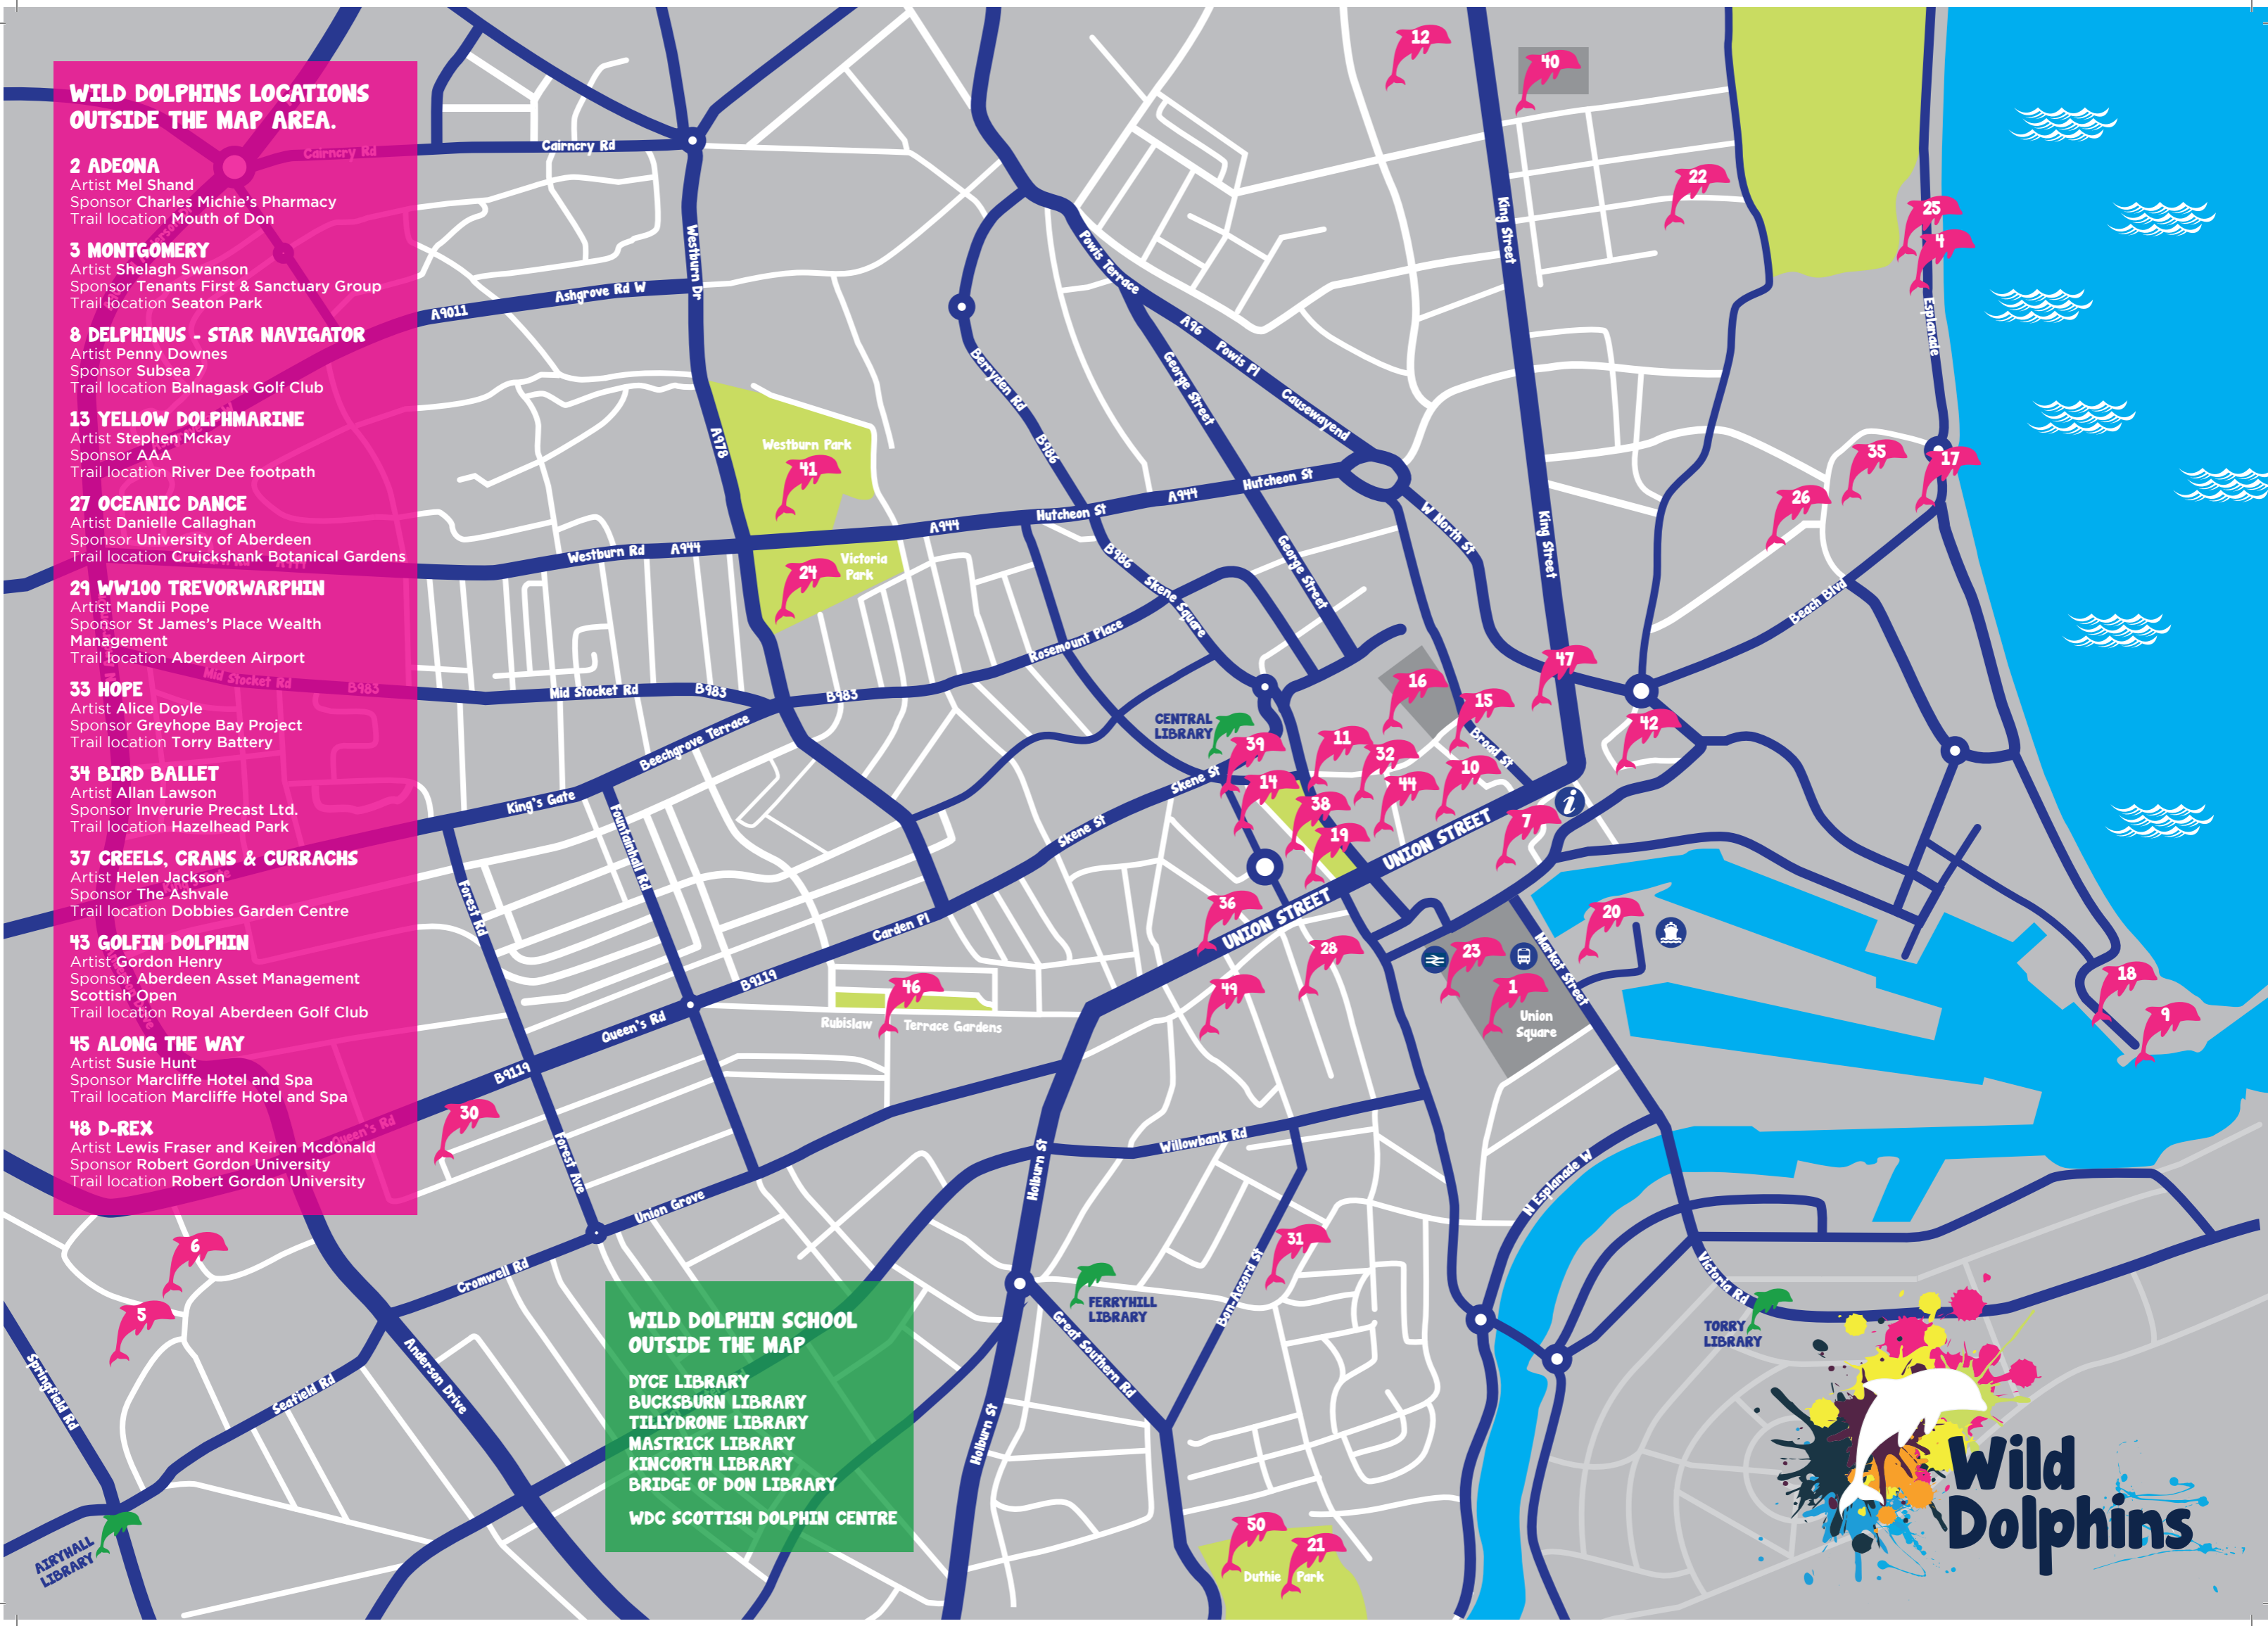

WILD DOLPHINS LOCATIONS OUTSIDE THE MAP AREA.

- 2 ADEONA**
Artist Mel Shand
Sponsor Charles Michie's Pharmacy
Trail location Mouth of Don
- 3 MONTGOMERY**
Artist Shelagh Swanson
Sponsor Tenants First & Sanctuary Group
Trail location Seaton Park
- 8 DELPHINUS - STAR NAVIGATOR**
Artist Penny Downes
Sponsor Subsea 7
Trail location Balnagask Golf Club
- 13 YELLOW DOLPHMARINE**
Artist Stephen Mckay
Sponsor AAA
Trail location River Dee footpath
- 27 OCEANIC DANCE**
Artist Danielle Callaghan
Sponsor University of Aberdeen
Trail location Cruickshank Botanical Gardens
- 29 WW100 TREVORWARPHIN**
Artist Mandii Pope
Sponsor St James's Place Wealth Management
Trail location Aberdeen Airport
- 33 HOPE**
Artist Alice Doyle
Sponsor Greyhope Bay Project
Trail location Torry Battery
- 34 BIRD BALLET**
Artist Allan Lawson
Sponsor Inverurie Precast Ltd.
Trail location Hazelhead Park
- 37 CREELS, CRANS & CURRACHS**
Artist Helen Jackson
Sponsor The Ashvale
Trail location Dobbies Garden Centre
- 43 GOLFIN DOLPHIN**
Artist Gordon Henry
Sponsor Aberdeen Asset Management
Scottish Open
Trail location Royal Aberdeen Golf Club
- 45 ALONG THE WAY**
Artist Susie Hunt
Sponsor Marcliffe Hotel and Spa
Trail location Marcliffe Hotel and Spa
- 48 D-REX**
Artist Lewis Fraser and Keiren Mcdonald
Sponsor Robert Gordon University
Trail location Robert Gordon University

1 DON THE DOLPHIN

Artist Nicole Porter
Sponsor Aberdeen Inspired
Trail location Union Square*

2 ADEONA

Artist Mel Shand
Sponsor Charles Michie's Pharmacy
Trail location Mouth of Don

3 MONTGOMERY

Artist Shelagh Swanson
Sponsor Tenants First & Sanctuary Group
Trail location Seaton Park

4 THE GREAT WAVE AT ABERDEEN

Artist Annie Scott
Sponsor Nautronix
Trail location Beach Promenade

5 FUNKY D

Artist Ishy Walters
Sponsor Millstream
Trail location Johnston Gardens

6 POPPY

Artist Howard Butterworth
Sponsor John Clark Motor Group
Trail location Gordon Highlanders Museum